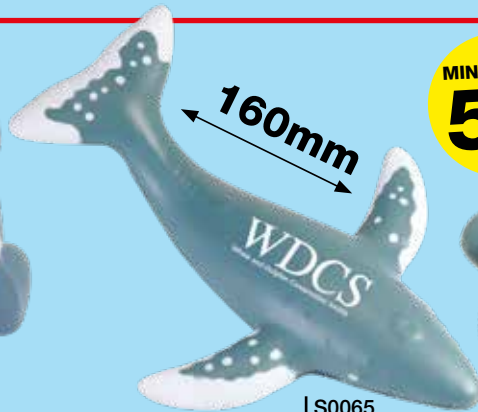

S0186  
DUCK KEYRING  
52x50x65mm

S1841  
DRAGON  
100x80x110mm

S2105  
UNICORN  
135x100x38mm

MIN ORDER

**50**

S0178  
SEAL  
78x80x85mm

S0065  
BLUE WHALE  
35x110x160mm

S0563  
SHARK  
52x85x148mm