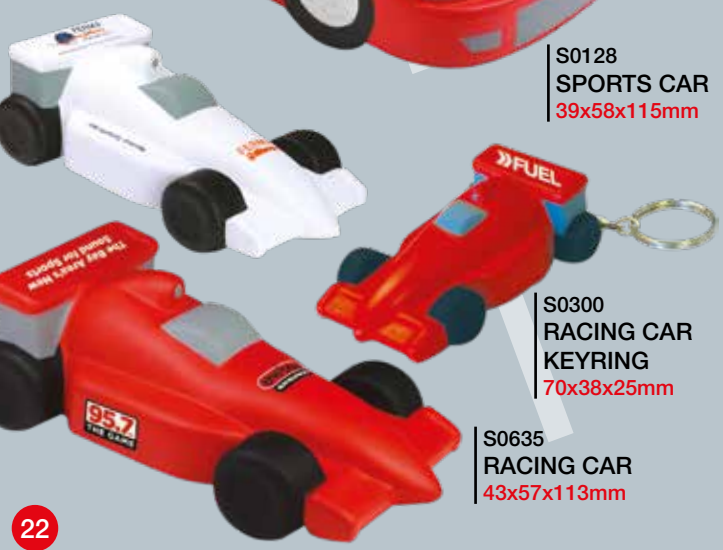

S0442  
MINI CAR  
40x30x98mm

S2083  
ELECTRIC CAR  
40x44x97mm

S0543  
LIMOUSINE  
28x38x100mm

S0539  
SPEED CAMERA  
120x40x38mm

S0495  
BLACK TAXI CAB  
30x35x85mm

**BEST  
PRICES!**

S0128  
SPORTS CAR  
39x58x115mm