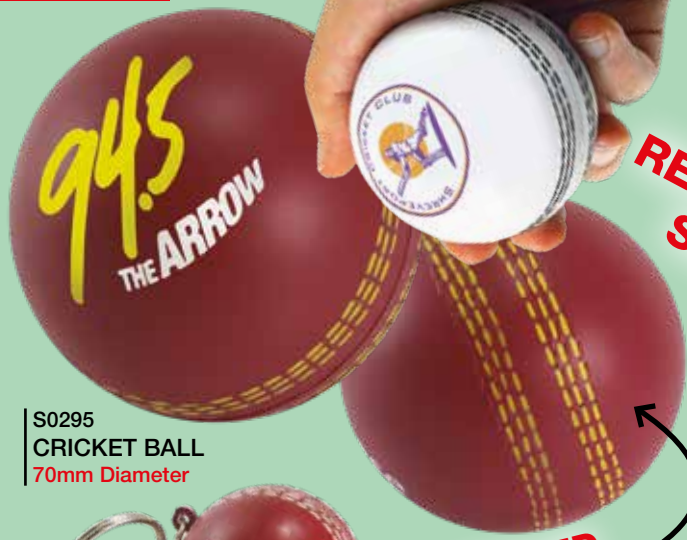

S0122  
RUGBY BALL KEYRING  
55x35x35mm

**TOP SELLER!**

**FAST DELIVERY!**

S0121  
RUGBY BALL  
110x60x60mm

S0717  
RUGBY MAN  
110x75x40mm

S0295  
CRICKET BALL  
70mm Diameter

**REALISTIC  
SIZE!**

**DETAILED  
STITCHING**