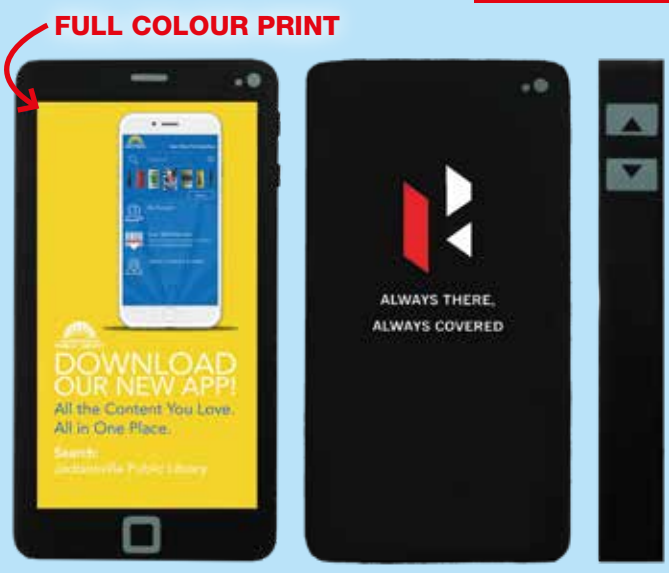

S0668  
REMOTE CONTROL  
140x40x19mm

S0036  
COMPUTER  
MOUSE  
35x58x100mm

S2111  
COMPUTER MOUSE  
35x62x108mm

**BEST  
PRICES!**

**LIFE SIZE!**

S2041  
SMARTPHONE  
140x66x10mm

**FULL COLOUR PRINT**

S0997  
SMARTPHONE  
115x60x13mm